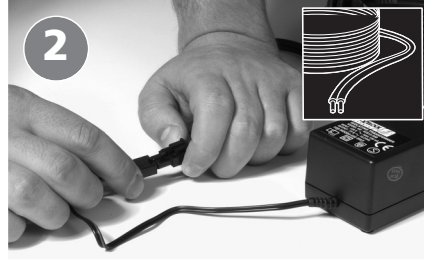

granite sphere

water feature

Hozelock Cyprio
Midpoint Park, Birmingham B76 1AB
Telephone: +44(0)870 850 1959
www.hozelock.com
The Aquatics Division of Hozelock Group
33632-000

granite sphere

water feature