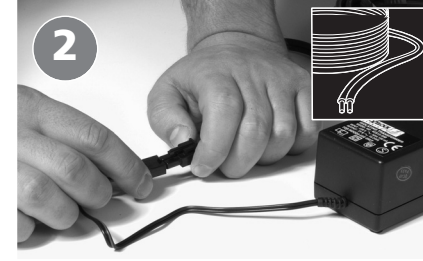

granite sphere

water feature

Hozelock Cyprio
Midpoint Park, Birmingham B76 1AB
Telephone: +44(0)870 850 1959
www.hozelock.com
The Aquatics Division of Hozelock Group
33632-000

granite sphere

water feature